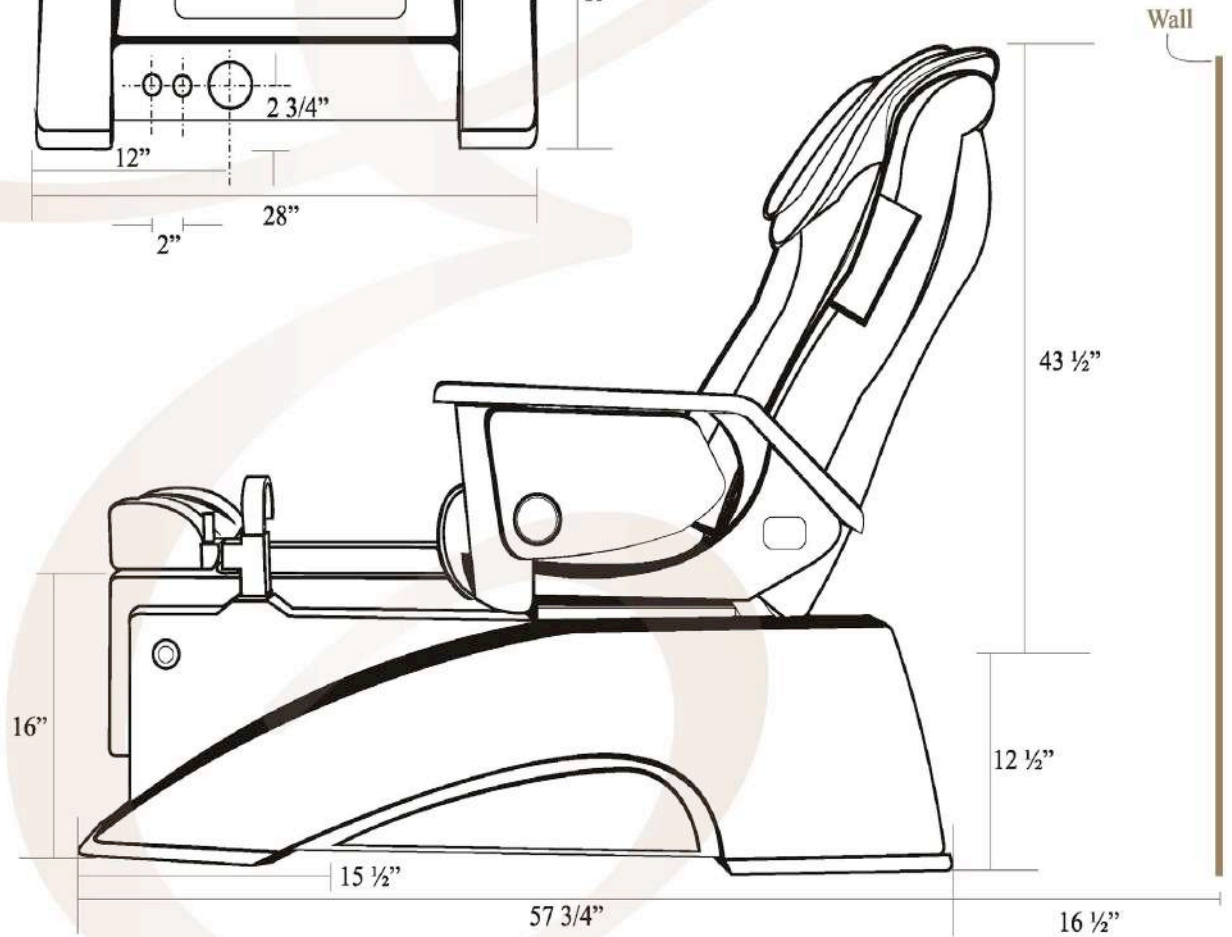

E P I S O D E L X P & L X D I M E N S I O N S

LISTED E242637