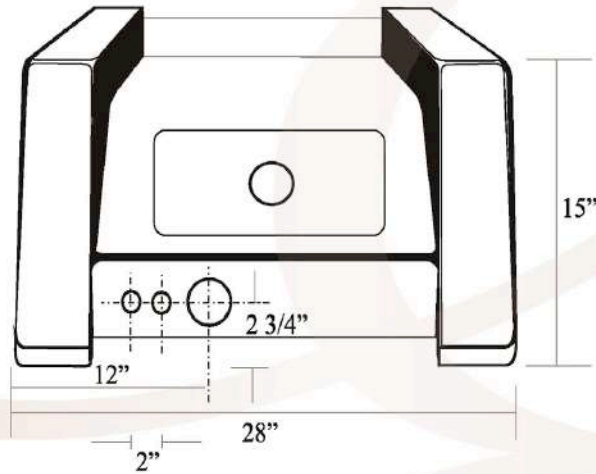

E P I S O D E L X P & L X D I M E N S I O N S

LISTED E242637