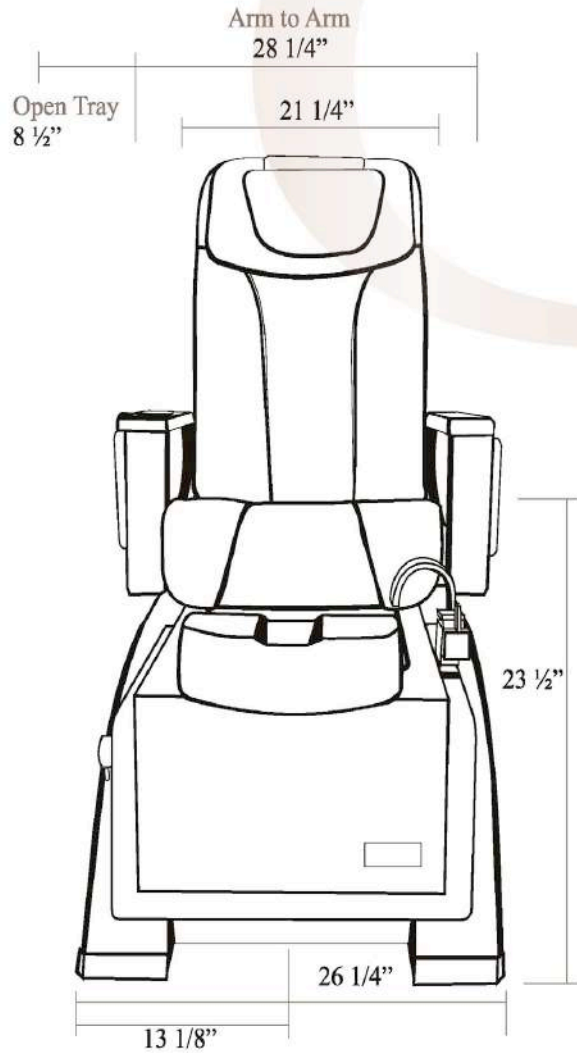

E P I S O D E L X P & L X D I M E N S I O N S

LISTED E242637